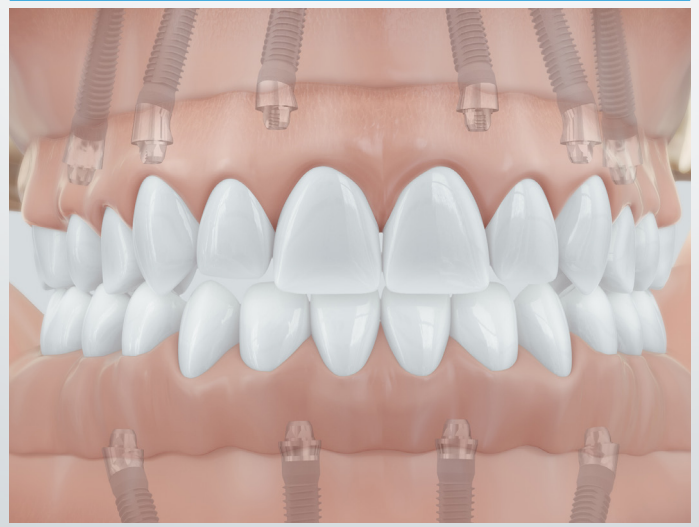

# Course of an Implant Restoration

Exposure of the jaw bone

A hole is drilled with a special drill at the implant position.

Osseointegration of the inserted implant

Molding of the gingiva after healing

Insertion of the implant abutment and a crown

# Fixed dentures with COMFOUR®

Edentulous lower jaw

Four implants placed to hold a fixed denture

Enlargement of the load area

Angular placed implant takes into account the emergence of the nerve in the lower jaw

Consideration of the anatomical structure such as the maxillary sinus

COMFOUR® Restoration in the upper and lower jaw

# Soft tissue build-up

Gingiva deficit around implant site

Gingiva recession and exposed necks of teeth

Thickening of the gingiva with tissue replacement

Covering of the exposed tooth necks with the help of tissue replacement