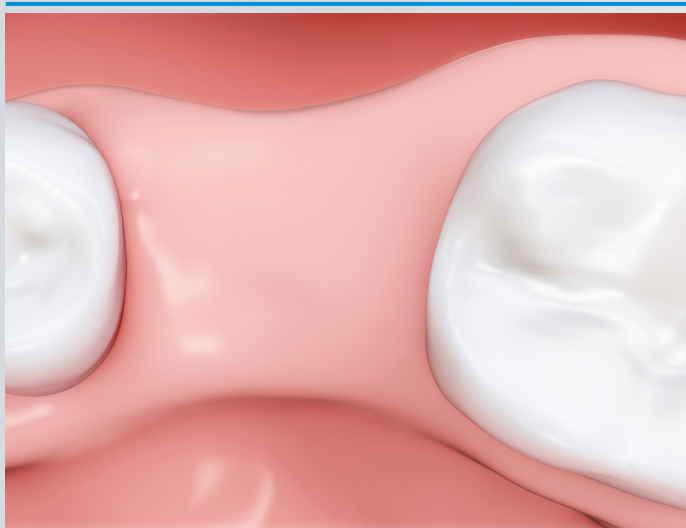

Bone augmentation in the maxilla (sinus floor elevation)

Complete regeneration of the bone substitute

Implant restoration after sinus floor elevation

# Fixed dentures with COMFOUR®

Edentulous lower jaw

Four implants placed to hold a fixed denture

Enlargement of the load area

Angular placed implant takes into account the emergence of the nerve in the lower jaw

Consideration of the anatomical structure such as the maxillary sinus

COMFOUR® Restoration in the upper and lower jaw

# Soft tissue build-up

Gingiva deficit around implant site

Gingiva recession and exposed necks of teeth

Thickening of the gingiva with tissue replacement

Covering of the exposed tooth necks with the help of tissue replacement