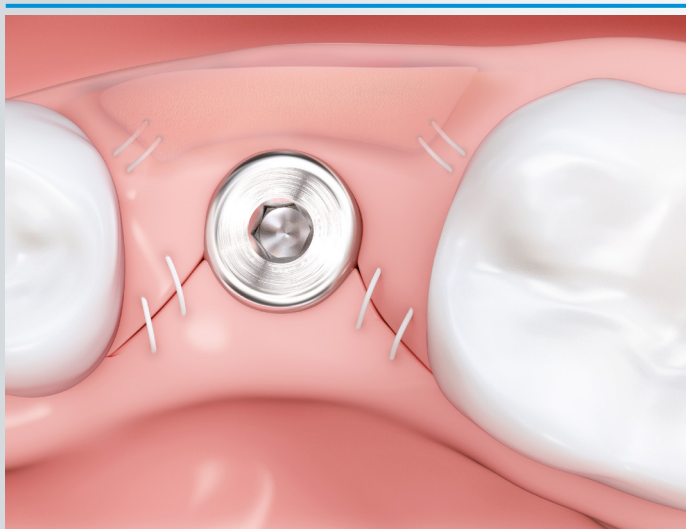

# Fixed dentures with COMFOUR®

Edentulous lower jaw

Four implants placed to hold a fixed denture

Enlargement of the load area

Angular placed implant takes into account the emergence of the nerve in the lower jaw

Consideration of the anatomical structure such as the maxillary sinus

COMFOUR® Restoration in the upper and lower jaw

# Soft tissue build-up

Gingiva deficit around implant site

Gingiva recession and exposed necks of teeth

Thickening of the gingiva with tissue replacement

Covering of the exposed tooth necks with the help of tissue replacement

Stable and anatomical contour of the implant-bearing structures

Harmonious course of the gingival garland